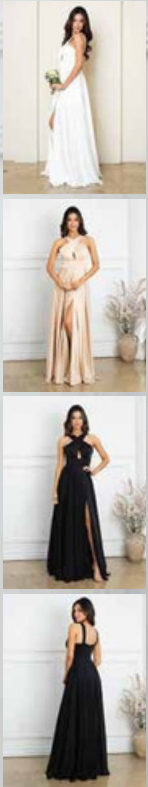

3461

XS - 4XL

BLACK
BROWN
BURGUNDY
CHAMPAGNE
HUNTER GREEN
MAUVE
NAVY
RUST
SAGE

3512

XS - 4XL

BLACK
CHAMPAGNE
OFF WHITE
SAGE

3423

XS - 5XL