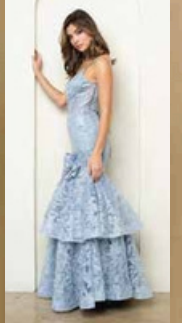

LILAC
OFF WHITE
ROYAL
TEAL

5270

XS - 4XL
BLACK
CHAMPAGNE
OFF WHITE

*SHOULDERSTRAPS REMOVABLE

3507

XS - 3XL
CHAMPAGNE
SMOKEY BLUE

5272

XS - 3XL