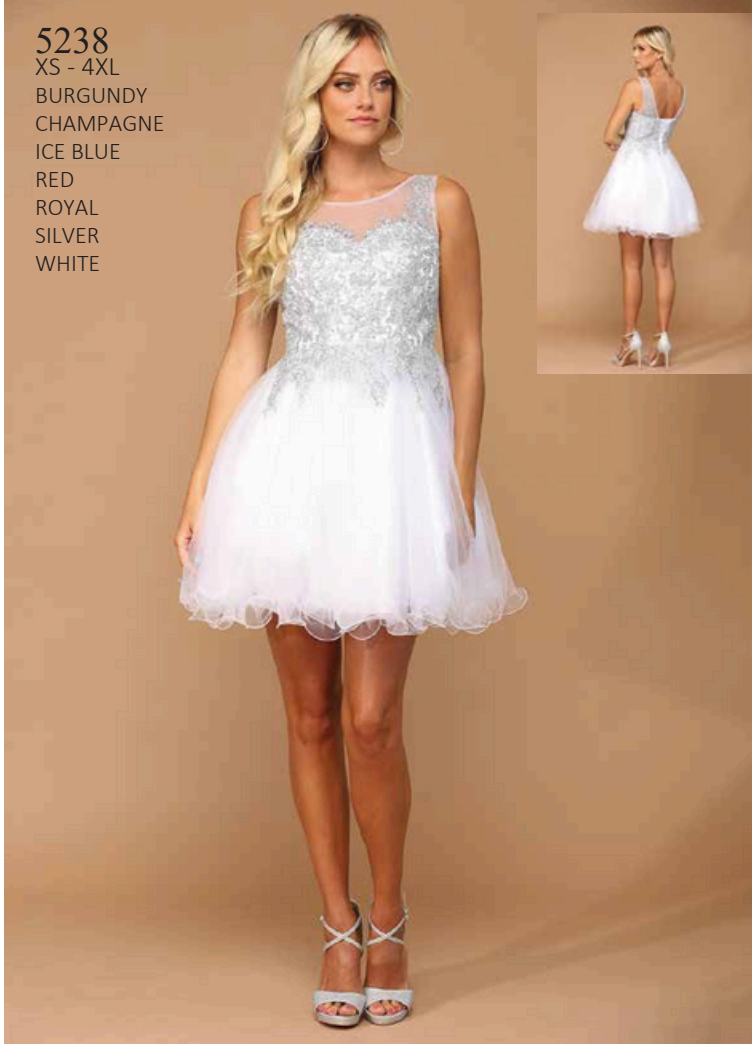

5238

XS - 4XL

BURGUNDY
CHAMPAGNE
ICE BLUE
RED
ROYAL
SILVER
WHITE