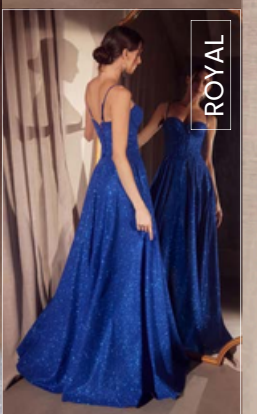

- DUSTYROSE
- NAVY
- PARIS BLUE
- PLATINUM
- SAGE

SAGE

T706

SIZE: XXS~2X

- LT BLUE
- LT PINK
- ROYAL
- SAGE

LT BLUE

T213

SIZE: XS ~ 3X