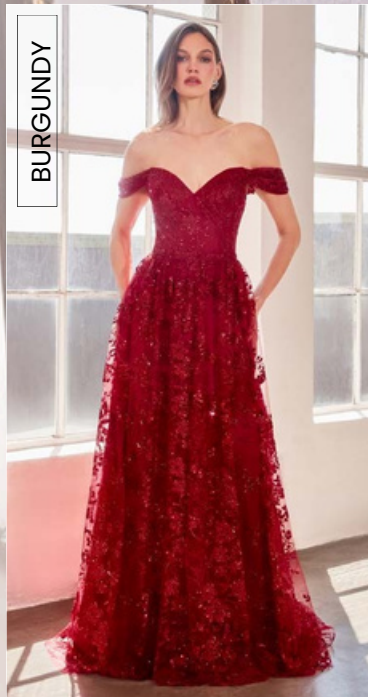

T607

SIZE: S ~ 3X

- BURGUNDY
- EMERALD
- GOLD-MIST
- MAUVE
- MOCHA GOLD
- NAVY
- SAGE
- SILVER
- SMOKY BLUE

BURGUNDY