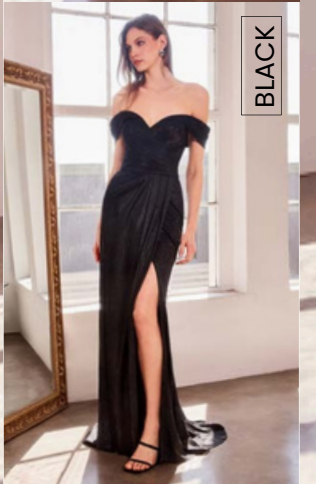

T821

SIZE: XXS ~ 3X

- BLACK
- LT BLUE
- NAVY

LT BLUE

AMORIS

T605

SIZE: S ~ 3X

- BLACK
- COPPER
- GOLD
- NAVY

COPPER