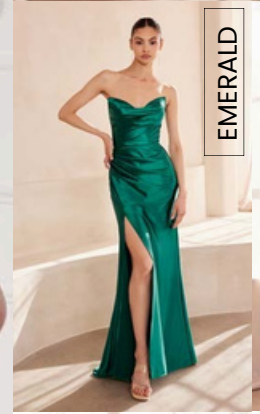

T704

SIZE: XXS ~ 2X

- BLACK
- BURGUNDY
- CHAMPAGNE GOLD
- DUSTY BLUE
- EMERALD
- GREENERY
- LAVENDER
- NAVY
- RED
- ROSE GOLD
- ROYAL
- SAGE
- SMOKY BLUE

BLACK