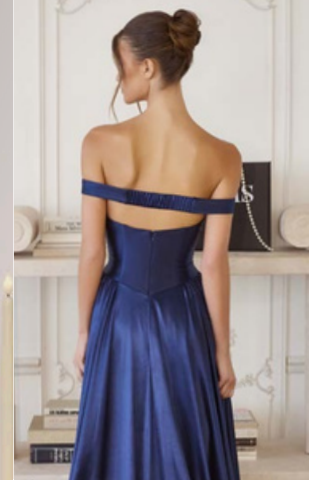

SMOKY BLUE

T821

SIZE: XXS ~ 3X

- BLACK
- LT BLUE
- NAVY

LT BLUE

AMORIS

T605

SIZE: S ~ 3X