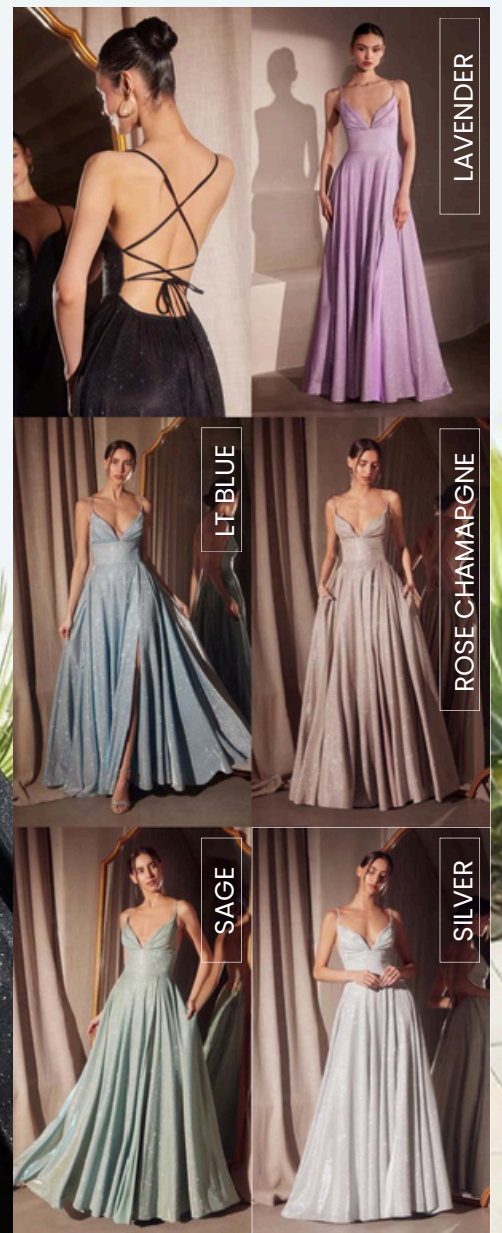

T214

SIZE: XXS ~ L

- BLACK
- LAVENDER
- LT BLUE
- ROSE CHAMPAGNE
- SAGE
- SILVER